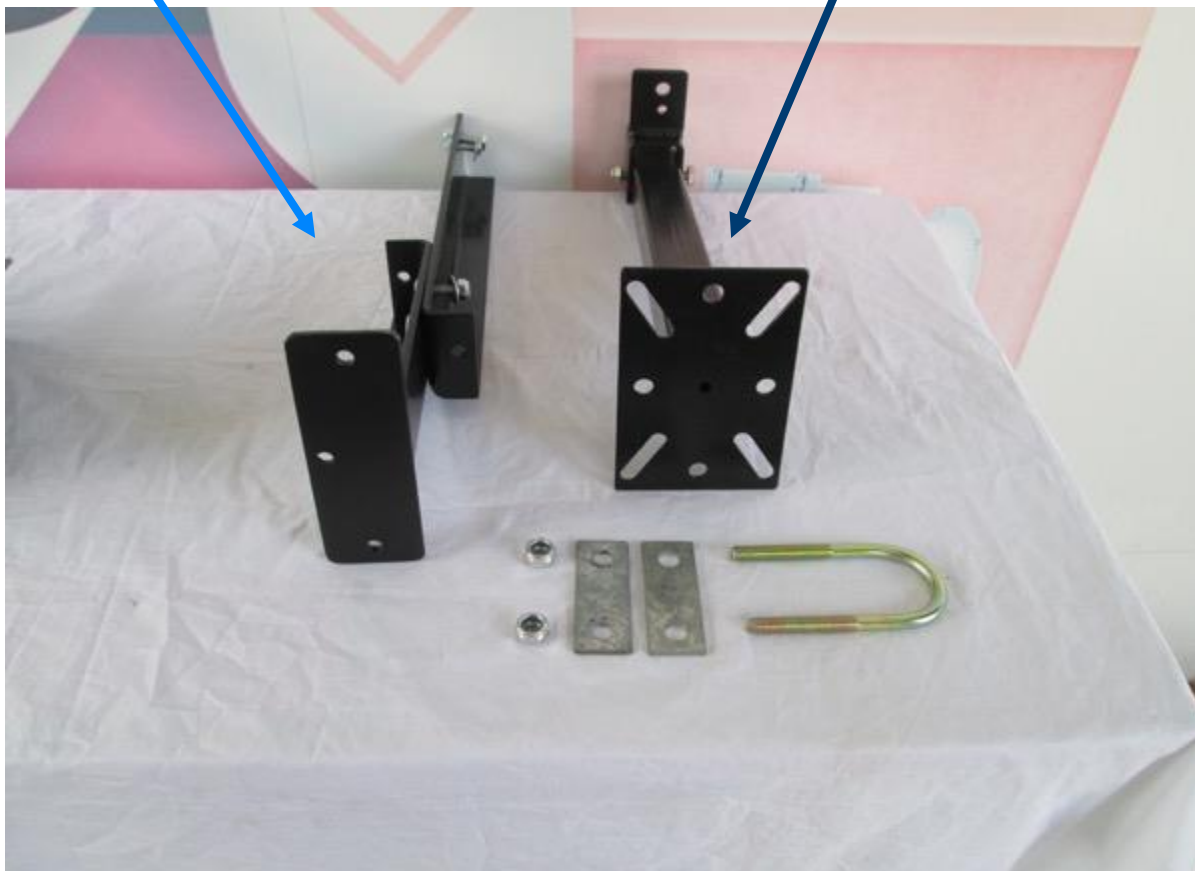

## 36" Basket Fan

VES-Artex offers multiple way to fix with a large foot you can fix on different surfaces , U bolt, and our tube is 40x40mm that are more rigid than the 2-angle steel

VES-Artex support offer 180 degree in any direction to fix the motor. Vertical and horizontal