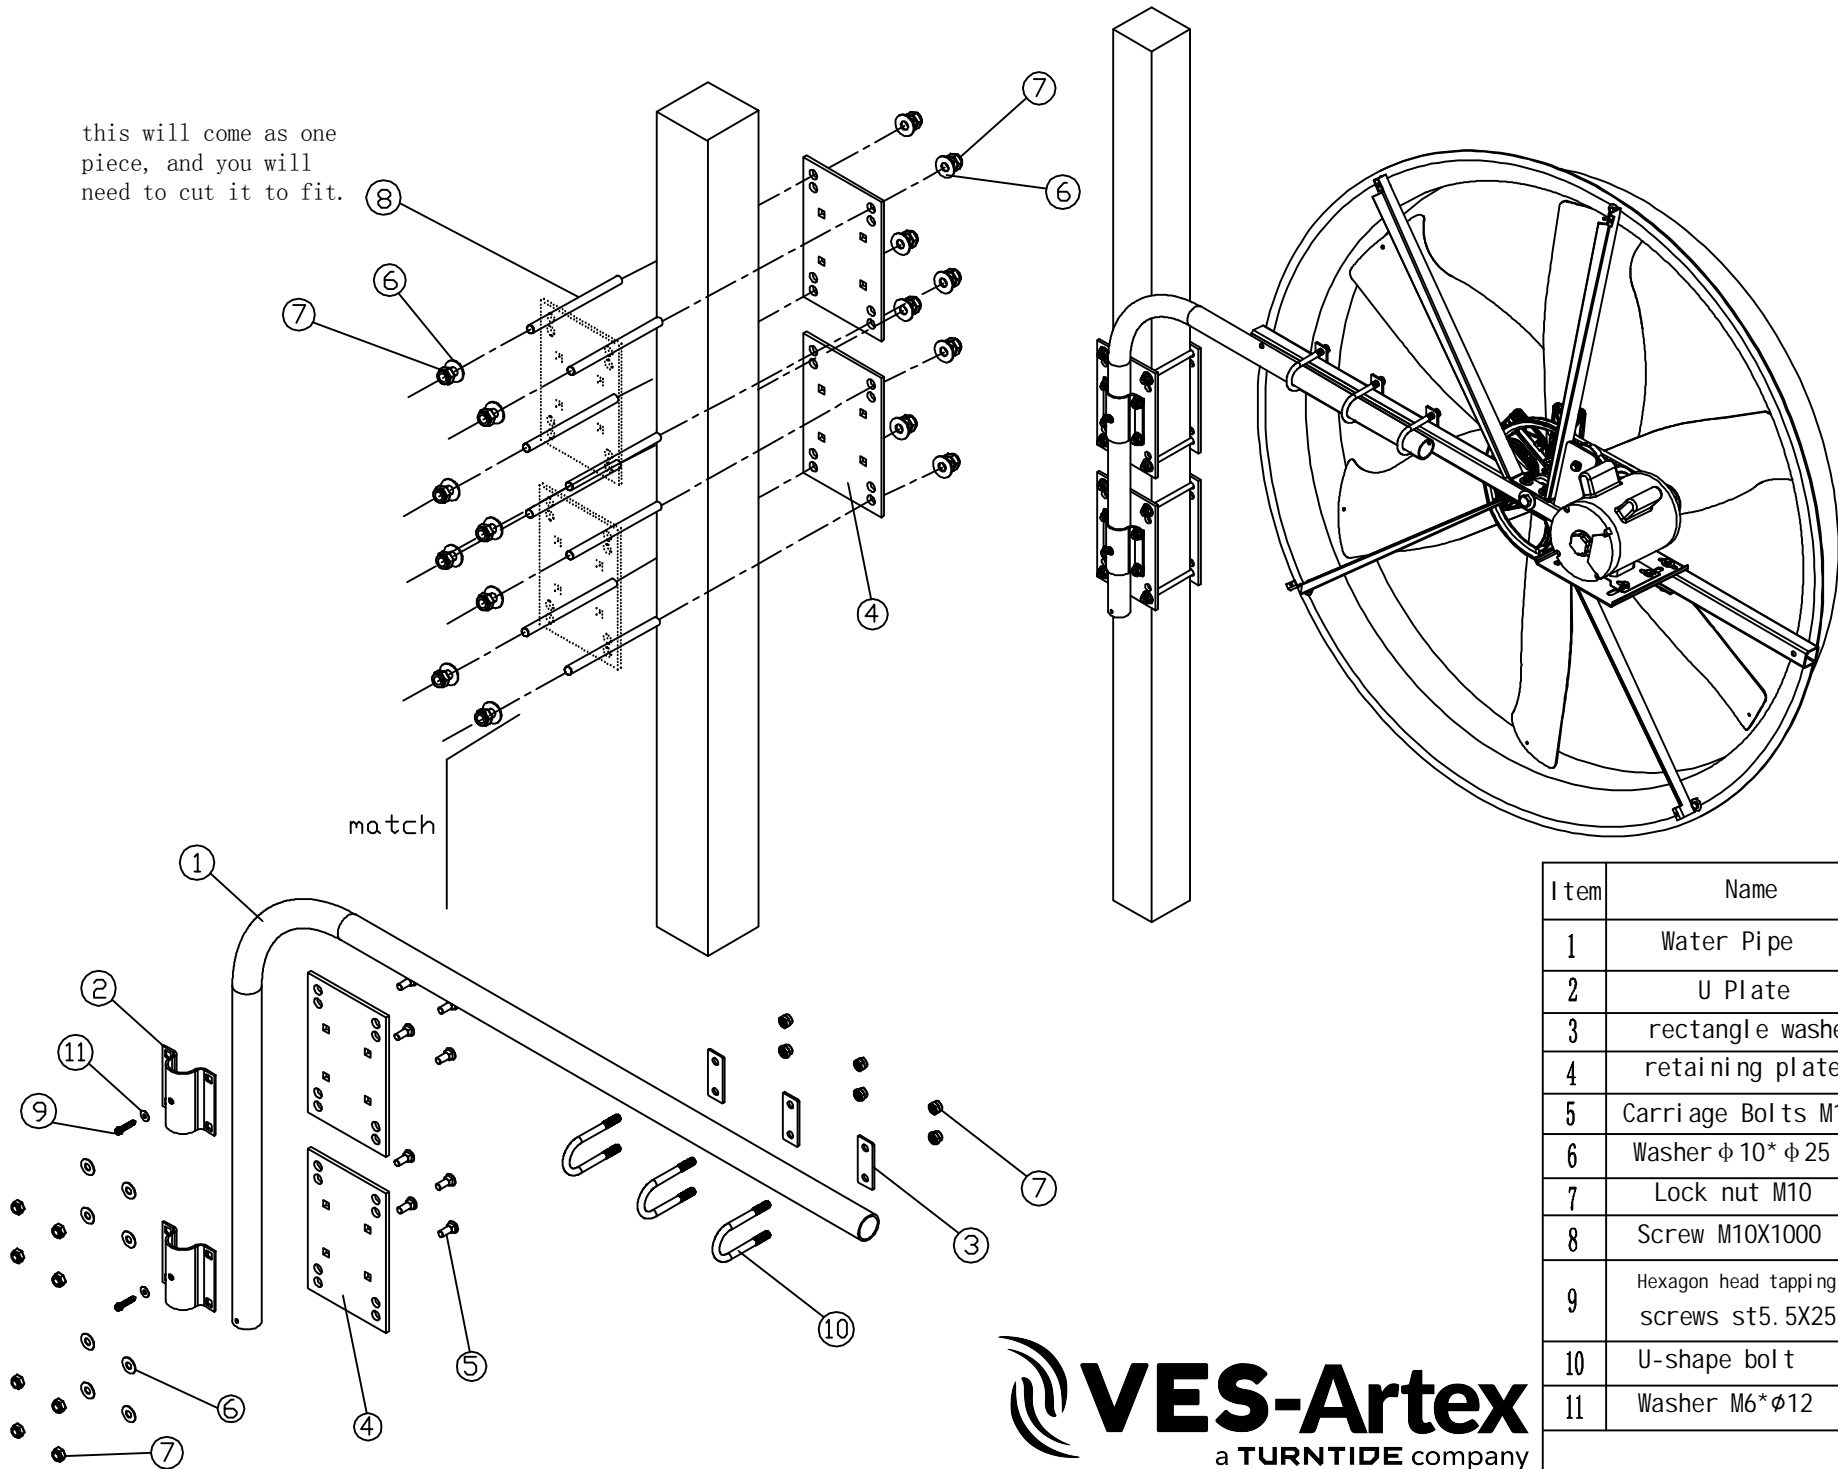

this will come as one piece, and you will need to cut it to fit.

Item	Name	Qty
1	Water Pipe	1
2	U Plate	2
3	rectangle washer	3
4	retaining plate	4
5	Carriage Bolts M10X30	8
6	Washer $\phi 10^* \phi 25$	24
7	Lock nut M10	22
8	Screw M10X1000	2
9	Hexagon head tapping screws st5.5X25	2
10	U-shape bolt	3
11	Washer M6* $\phi 12$	2