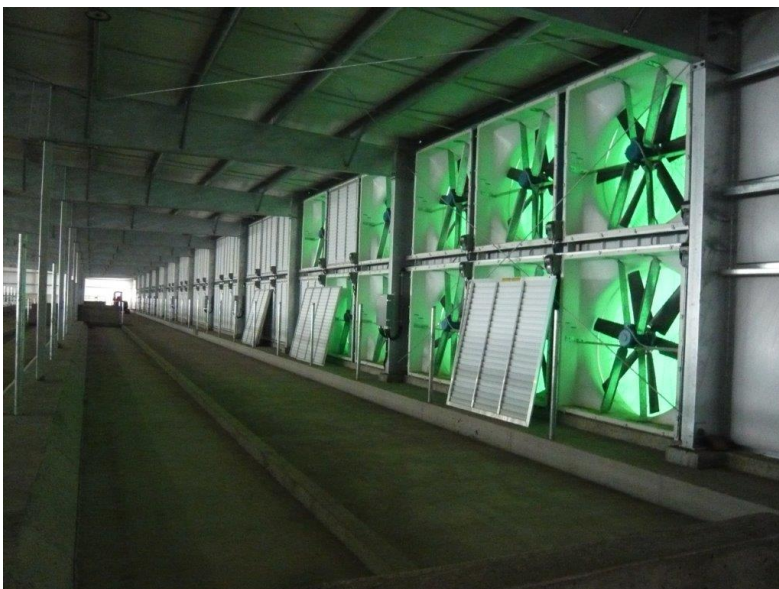

EXHAUST WINTER COVERS

PSS-085-WINTER_EXHAUST_COVERS-01

PROTECT YOUR EQUIPMENT AND YOUR COWS

Winter weather can raise havoc on your barn equipment. In tunnel and cross vent barns simply shutting off your exhaust fans isn't enough and shutters can be costly and in some situations ineffective.

VES-Artex Winter Covers offer an affordable, easy to install, solution that not only protects your equipment from ice build up, it also helps to maintain your animal-centered environment by eliminating drafts.

The color of the cover is GREY - not green as shown

BENEFITS

- Helps to minimize winter drafts on your animals
- Protects your equipment from winter damage
- Easy way to cover the fans that will not be needed during the winter months
- Perfect for use on parlor and holding area exhaust fans, protecting your employees from drafts as well

OPTIONS

- Available for fans ranging from 12" to 84"

FEATURES

- Made from industrial PVC material - durable and long-lasting
- Good for temperatures as low as -30°C (-22°F)
- Ratchet straps for a secure fit
- Double layer outer hem for durability